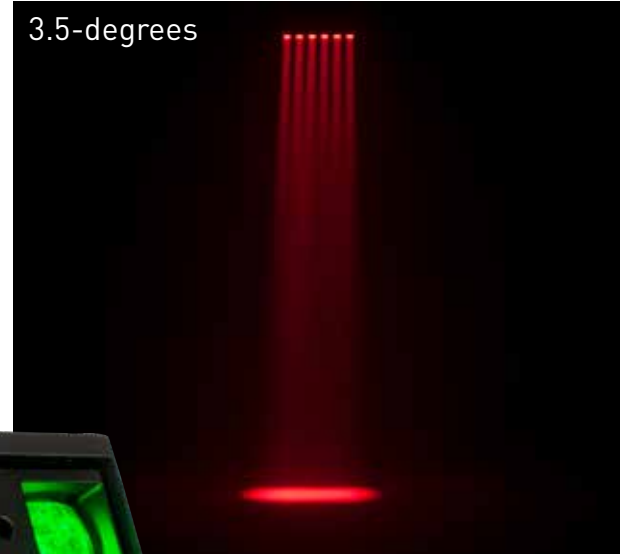

ALLEGRO Z6

LINEAR FIXTURE WITH ZOOM
& 6x RGBW LEDs

ALLEGRO Z6

FEATURUES:

- Motorized Zoom (3.5 ~ 38-degrees)
- Tilt Lock for stable transporting
- USB Input for Updating Fixture Firmware
- Folding carrying handle
- Rubber feet so fixture can be set on the ground
- All metal construction with black housing
- Includes 2 Omega brackets for mounting to truss
- Flicker Free, 1200Hz PWM frequency

3.5-degrees

38-degrees

LIGHT SOURCE:

- LED: 6x 30W QUAD (4-In-1) RGBW LEDs (30,000 hr.)
- Motorized Zoom: 3.5° ~ 38°
- LUX: 47,000 @ 2M, Zoomed in to 3.5°;
1,900 @ 2M, Zoomed out to 38°

CONTROL:

- Control Modes: DMX512, RDM, Art-Net & Kling-Net
- Multiple DMX channel modes
- Tilt & Tilt Fine: 220°
- Strobe & Pulse Effects
- 6 individually controlled Pixels
- 0-100% Dimming + 16-bit Fine Dimming
- 6 Preset Dim Curve Modes plus Dim Speed control
- With Wired Digital Communication Network

Individual
Pixel Control
of Each Cell

ALLEGRO Z6

CONSTRUCTION:

- Display: OLED display with function buttons
- 5-pin DMX In/Out for data linking
- RJ45 In/Out for Art-Net & Kling-Net control
- Locking power In/Out to daisy chain up to 6 fixtures (@ 120V), 12 fixtures (@ 230V)

- Two Omega Brackets
- Locking power cord