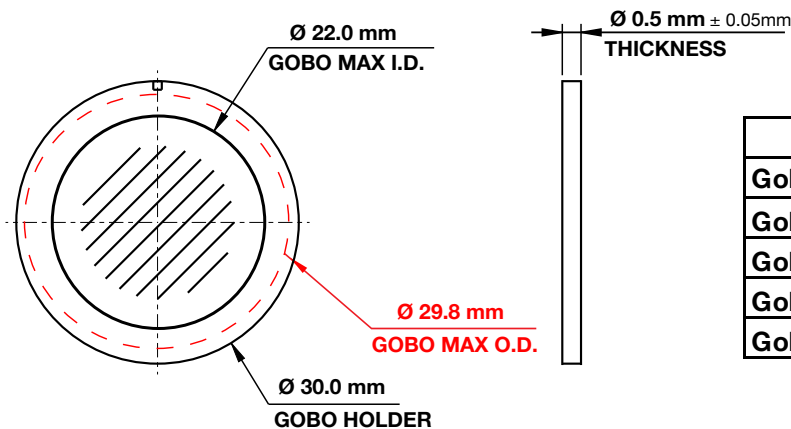

## Interchangeable Gobos Specifications

Specifications/designs are subject to change without notice.

Gobo image not to scale - for illustration purposes only.

ROTATING GLASS GOBOS - WHEEL 1	
Gobo O.D. (Max. Outer Diameter)	φ29.8mm
Gobo I.D. (Max. Image Diameter)	φ22mm
Gobo Holder Diameter	φ30mm
Gobo Thickness	1.1mm±0.1mm
Gobo Material	BOROFLOAT

STAIC-FIXED METAL GOBOS - WHEEL 2	
Gobo O.D. (Max. Outer Diameter)	φ29.8mm
Gobo I.D. (Max. Image Diameter)	φ22mm
Gobo Holder Diameter	φ30mm
Gobo thickness	0.5mm±0.05mm
Gobo material	ALUMINUM