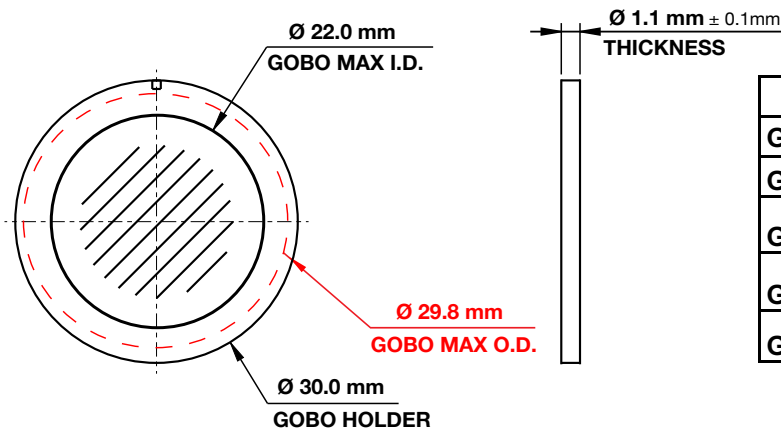

## Interchangeable Gobos Specifications

Specifications/designs are subject to change without notice.

Gobo image not to scale - for illustration purposes only.

ROTATING GLASS GOBOS - WHEEL 1	
Gobo O.D. (Max. Outer Diameter)	φ29.8mm
Gobo I.D. (Max. Image Diameter)	φ22mm
Gobo Holder Diameter	φ30mm
Gobo Thickness	1.1mm±0.1mm
Gobo Material	BOROFLOAT

STAIC-FIXED METAL GOBOS - WHEEL 2	
Gobo O.D. (Max. Outer Diameter)	φ29.8mm
Gobo I.D. (Max. Image Diameter)	φ22mm
Gobo Holder Diameter	φ30mm
Gobo thickness	0.5mm±0.05mm
Gobo material	ALUMINUM