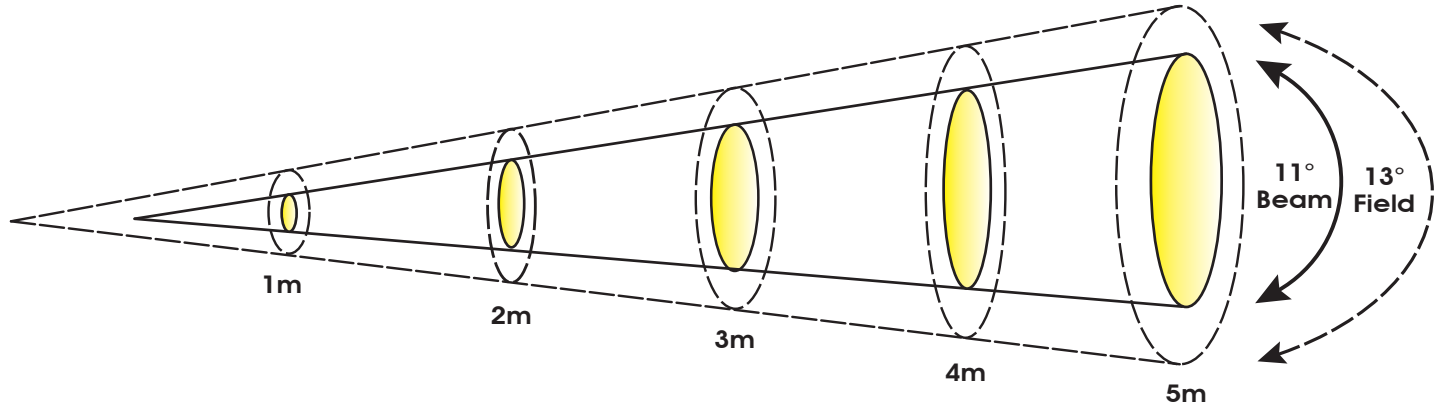

ACL PAR 200™

SKU# ACL066

Photometric Data

Specifications are subject to change without any prior written notice. 11/15

	1 m	3.3 ft	2 m	6.6 ft	3 m	9.8 ft	4 m	13.1 ft	5 m	16.4 ft
11° Beam Diameter	0.19	0.6	0.39	1.3	0.55	1.8	0.75	2.5	0.92	3.0
13° Field Diameter	0.29	1.0	0.83	2.7	0.83	2.7	1.11	3.6	1.42	4.7
	lux	fc	lux	fc	lux	fc	lux	fc	lux	fc
RED LEDs	11,493	1,068	7,530	700	4,135	384	2,319	215	1,554	144
GREEN LEDs	22,716	2,110	16,311	1,515	10,157	944	6,141	570	3,865	359
BLUE LEDs	4,664	433	3,352	311	1,932	179	1,120	104	713	66
WHITE LEDs	37,175	3,454	19,496	1,811	9,524	885	5,512	512	3,421	318
FULL ON	56,149	5,216	36,935	3,431	20,439	1,899	11,897	1,105	7,617	708