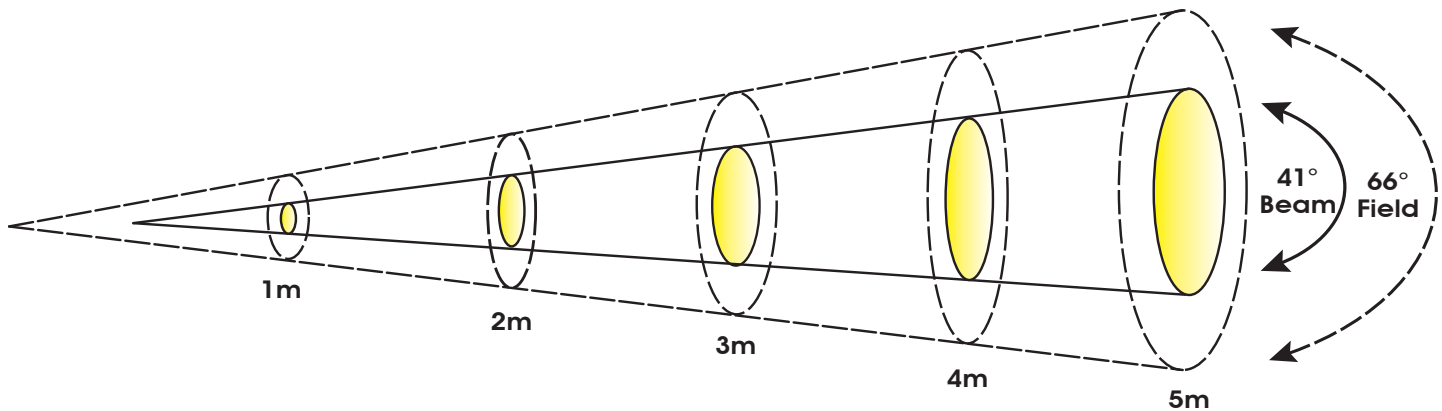

## Photometric Data

Specifications are subject to change without any prior written notice.

Distance	1m	3.3 ft	2m	6.6ft	3m	9.8 ft	4m	13.1 ft	5m	16.4 ft
41° Beam Diameter	0.73	2.4	1.46	4.8	2.18	7.2	2.91	9.5	3.63	11.9
66° Field Diameter	1.27	4.2	2.55	8.4	3.82	12.5	5.1	16.7	6.37	20.9
<b>Photometrics</b>	<b>lux</b>	<b>fc</b>	<b>lux</b>	<b>fc</b>	<b>lux</b>	<b>fc</b>	<b>lux</b>	<b>fc</b>	<b>lux</b>	<b>fc</b>
RED LEDs	535	50	129	12	54	5	28	3	16	1
GREEN LEDs	620	58	167	16	74	7	40	4	23	2
BLUE LEDs	86	8	23	2	10	1	5	0	3	0
WHITE LEDs	4,029	374	1,114	103	494	46	280	26	179	17
FULL ON	3,650	339	1,020	95	458	43	255	24	164	15