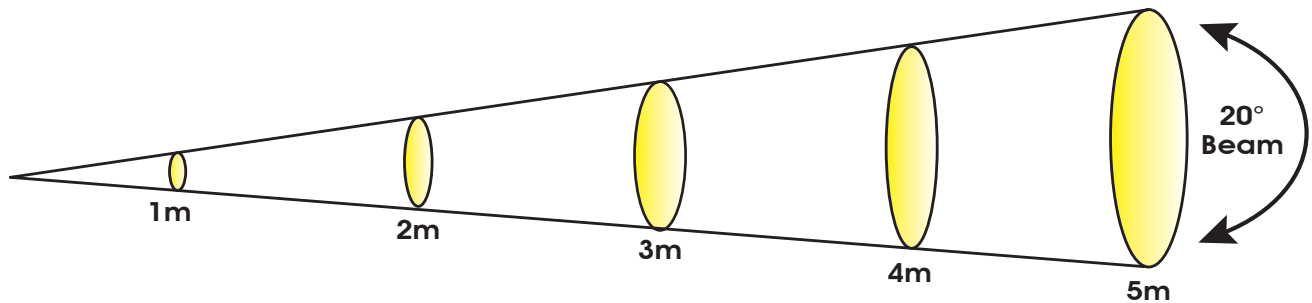

OPTI TRI WHITE II™

SKU# OTW801

Photometric Data

Specifications are subject to change without any prior written notice.

Distance	1m	3.3 ft	2m	6.6 ft	3m	9.8 ft	4m	13.1 ft	5m	16.4 ft
Photometrics	lux	fc	lux	fc	lux	fc	lux	fc	lux	fc
COOL WHITE LEDs	7,336	682	2,084	194	946	88	578	54	365	34
WARM WHITE LEDs	10,640	988	2,974	276	1,373	128	810	75	515	48
AMBER LEDs	3,423	318	964	90	440	41	313	29	187	17
ALL FULL ON	20,190	1,876	5,681	528	2,605	242	1,583	147	1,009	94