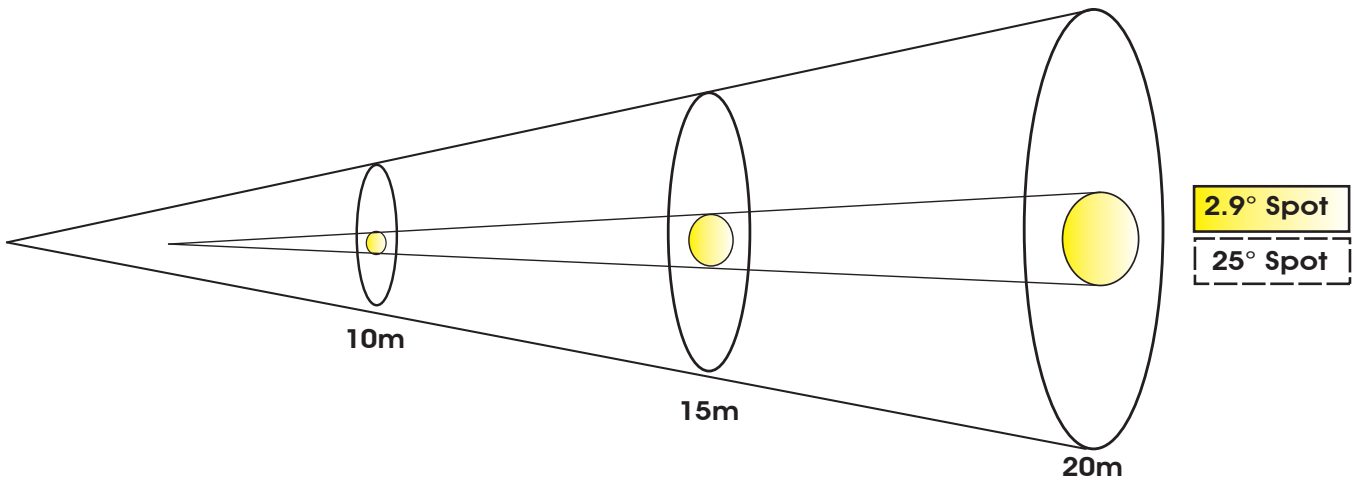

## Photometric Data

Specifications are subject to change without any prior written notice.

BEAM MODE	10 m	32.8 ft	15 m	49.2 ft	20 m	65.6 ft
1.8° Min	0.31	1.0	0.47	1.5	0.62	2.0
18° Max	3.16	10.4	4.75	15.6	6.32	20.7
	lux	fc	lux	fc	lux	fc
1.8° FULL ON	360,000	33,444	169,000	15,700	90,100	8,370
18° FULL ON	12,000	1,115	5,420	504	3,100	288

SPOT MODE	10 m	32.8 ft	15 m	49.2 ft	20 m	65.6 ft
2.9° Min	0.6	2.0	0.8	2.6	1.0	3.3
25° Max	6.08	19.9	8.1	26.6	10.2	33.5
	lux	fc	lux	fc	lux	fc
2.9° FULL ON	165,500	15,375	95,500	8,872	59,020	5,483
25° FULL ON	2,657	247	1,497	139	907	84