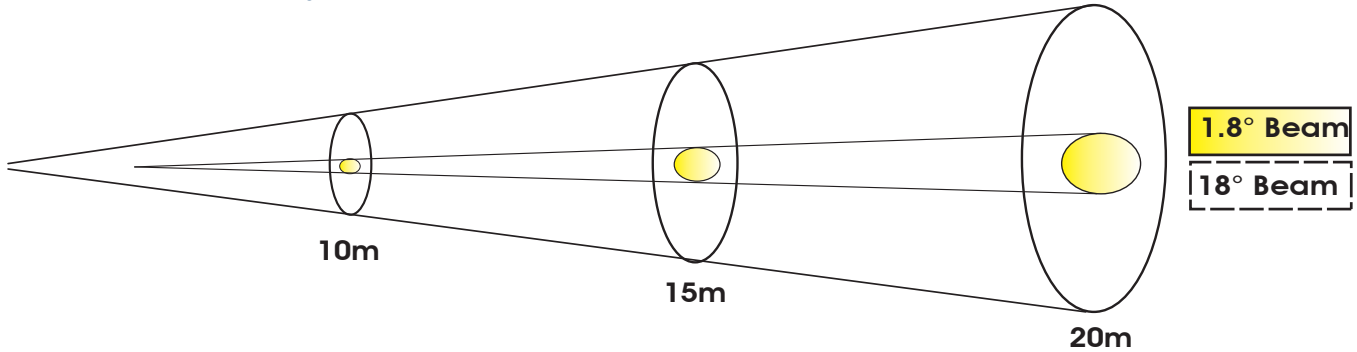

## Photometric Data

Specifications are subject to change without any prior written notice.

BEAM MODE	10 m	32.8 ft	15 m	49.2 ft	20 m	65.6 ft
1.8° Min	0.31	1.0	0.47	1.5	0.62	2.0
18° Max	3.16	10.4	4.75	15.6	6.32	20.7
	lux	fc	lux	fc	lux	fc
1.8° FULL ON	360,000	33,444	169,000	15,700	90,100	8,370
18° FULL ON	12,000	1,115	5,420	504	3,100	288

SPOT MODE	10 m	32.8 ft	15 m	49.2 ft	20 m	65.6 ft
2.9° Min	0.6	2.0	0.8	2.6	1.0	3.3
25° Max	6.08	19.9	8.1	26.6	10.2	33.5
	lux	fc	lux	fc	lux	fc
2.9° FULL ON	165,500	15,375	95,500	8,872	59,020	5,483
25° FULL ON	2,657	247	1,497	139	907	84