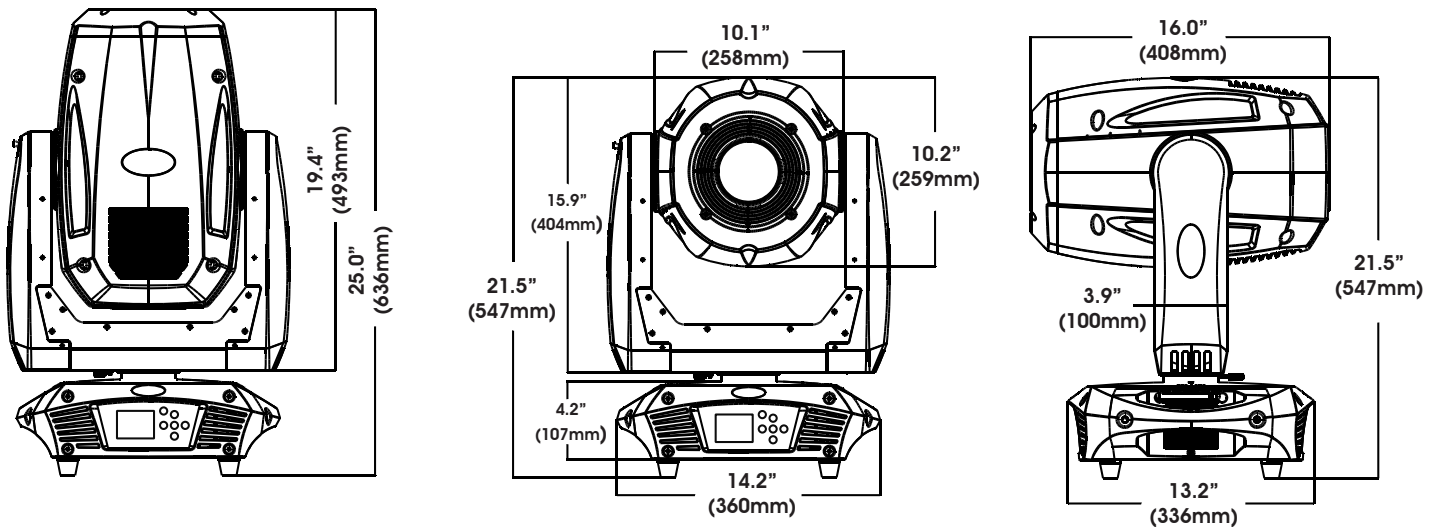

PLATINUM PROFILE LED™

SKU# EPP597

Dimensional Drawings

Specifications are subject to change without any prior written notice.

Weight: 57.0 lbs. (26 kg)

Elation Professional USA | 6122 S. Eastern Ave. | Los Angeles, CA. 90040
323-582-3322 | 323-832-9142 fax | www.elationlighting.com | info@elationlighting.com