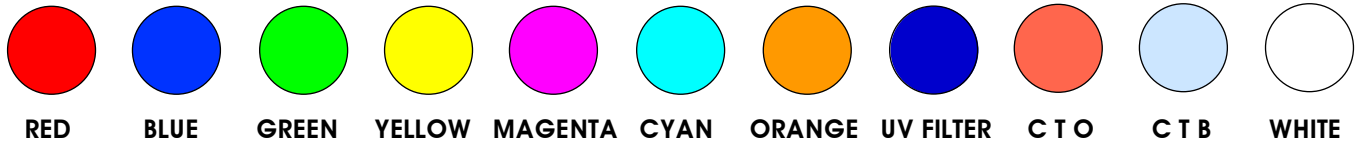

PLATINUM SBX™

SKU# EPB600

Colors and Gobos

Specifications are subject to change without any prior written notice.

COLORS

ROTATING - INTERCHANGEABLE GOBOS

STATIC - STAMPED GOBOS

Elation Professional USA | 6122 S. Eastern Ave. | Los Angeles, CA. 90040
323-582-3322 | 323-832-9142 fax | www.elationlighting.com | info@elationlighting.com