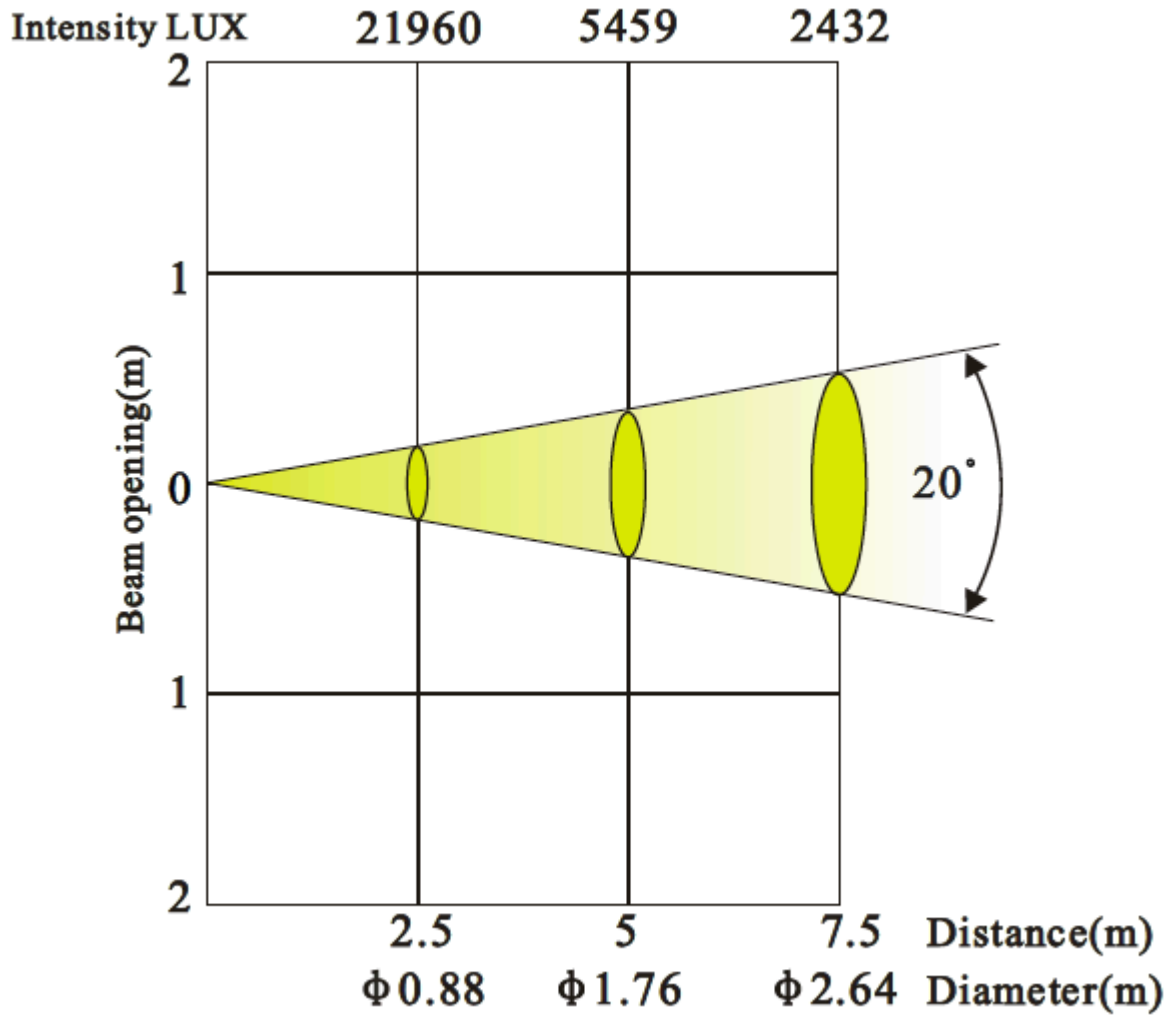

PLATINUM SPOT 15R B™

SKU# EPS876

Photometric Data

Specifications and improvements in the design of this unit are subject to change without any prior written notice.

ELATION | PLATINUM SPOT 15R B™ | photometric data