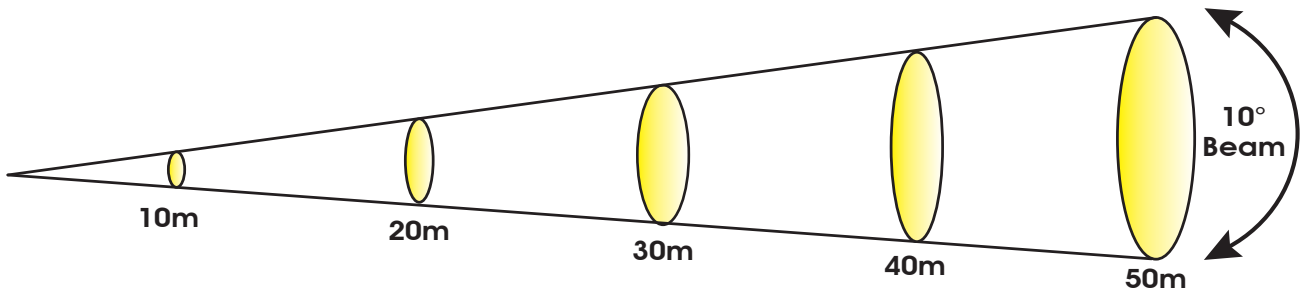

PRO FS 15R FOLLOWSPOT™

SKU# PFS001

Photometric Data

Specifications are subject to change without any prior written notice.

Distance	m	ft	m	ft	m	ft	m	ft	m	ft
	10	32.8	20	65.6	30	98.4	40	131.2	50	164.0
6° Beam Diameter	1.2	3.9	2.1	6.9	3.1	10.2	4.5	14.8	5.8	19.0
	lux	fc	lux	fc	lux	fc	lux	fc	lux	fc
FULL ON	10,770	1,001	3,450	321	1,869	174	1,021	95	305	28

Distance	m	ft	m	ft	m	ft	m	ft	m	ft
	10	32.8	20	65.6	30	98.4	40	131.2	50	164.0
10° Beam Diameter	1.9	6.2	3.3	10.8	4.6	15.1	6.3	20.7	8.3	27.2
	lux	fc	lux	fc	lux	fc	lux	fc	lux	fc
FULL ON	4,837	449	1,636	152	856	80	273	25	102	9