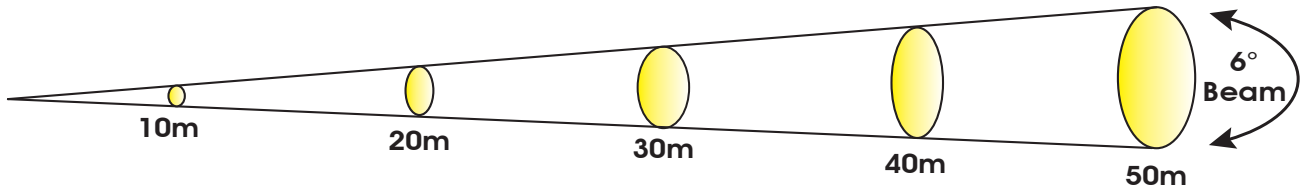

PRO FS 15R FOLLOWSPOT™

SKU# PFS001

Photometric Data

Specifications are subject to change without any prior written notice.

Distance	m	ft	m	ft	m	ft	m	ft	m	ft
	10	32.8	20	65.6	30	98.4	40	131.2	50	164.0
6° Beam Diameter	1.2	3.9	2.1	6.9	3.1	10.2	4.5	14.8	5.8	19.0
	lux	fc	lux	fc	lux	fc	lux	fc	lux	fc
FULL ON	10,770	1,001	3,450	321	1,869	174	1,021	95	305	28

Distance	m	ft	m	ft	m	ft	m	ft	m	ft
	10	32.8	20	65.6	30	98.4	40	131.2	50	164.0
10° Beam Diameter	1.9	6.2	3.3	10.8	4.6	15.1	6.3	20.7	8.3	27.2
	lux	fc	lux	fc	lux	fc	lux	fc	lux	fc
FULL ON	4,837	449	1,636	152	856	80	273	25	102	9