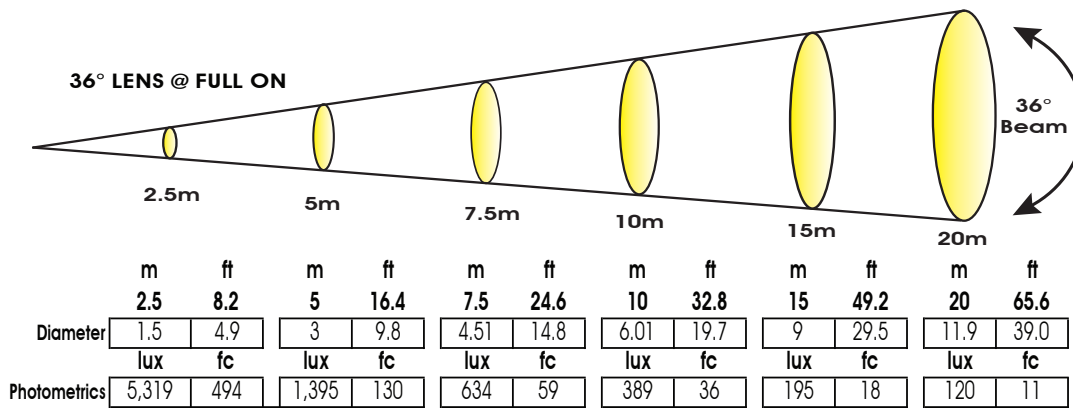

WW PROFILE™

SKU# WWP001

Photometric Data

Specifications are subject to change without any prior written notice.

Elation Professional USA | 6122 S. Eastern Ave. | Los Angeles, CA. 90040
 323-582-3322 | 323-832-9142 fax | www.elationlighting.com | info@elationlighting.com