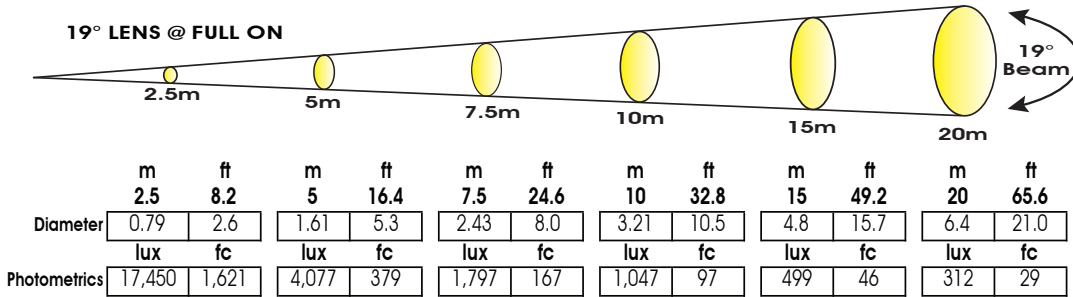

WW PROFILE™

SKU# WWP001

Photometric Data

Specifications are subject to change without any prior written notice.

Elation Professional USA | 6122 S. Eastern Ave. | Los Angeles, CA. 90040
 323-582-3322 | 323-832-9142 fax | www.elationlighting.com | info@elationlighting.com