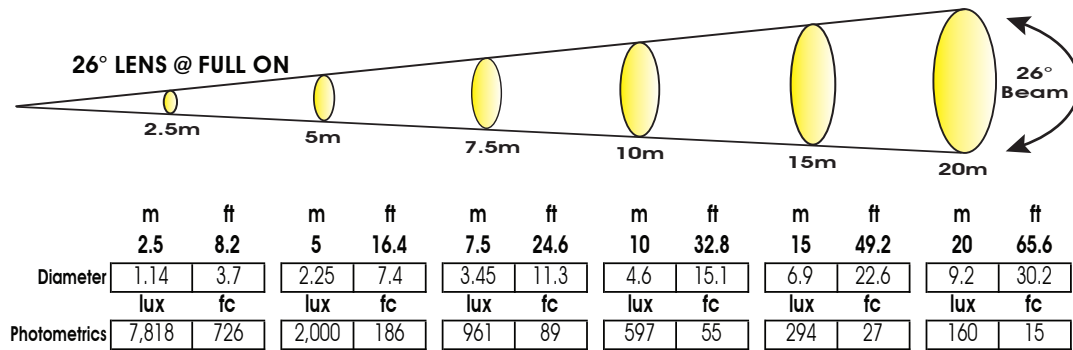

WW PROFILE™

SKU# WWP001

Photometric Data

Specifications are subject to change without any prior written notice.

Elation Professional USA | 6122 S. Eastern Ave. | Los Angeles, CA. 90040
 323-582-3322 | 323-832-9142 fax | www.elationlighting.com | info@elationlighting.com