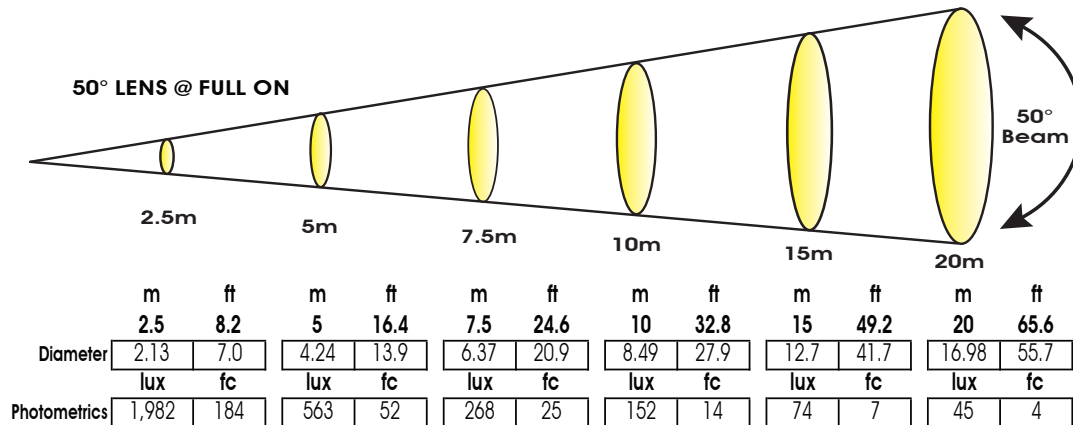

WW PROFILE™

SKU# WWP001

Photometric Data

Specifications are subject to change without any prior written notice.

Elation Professional USA | 6122 S. Eastern Ave. | Los Angeles, CA. 90040
 323-582-3322 | 323-832-9142 fax | www.elationlighting.com | info@elationlighting.com