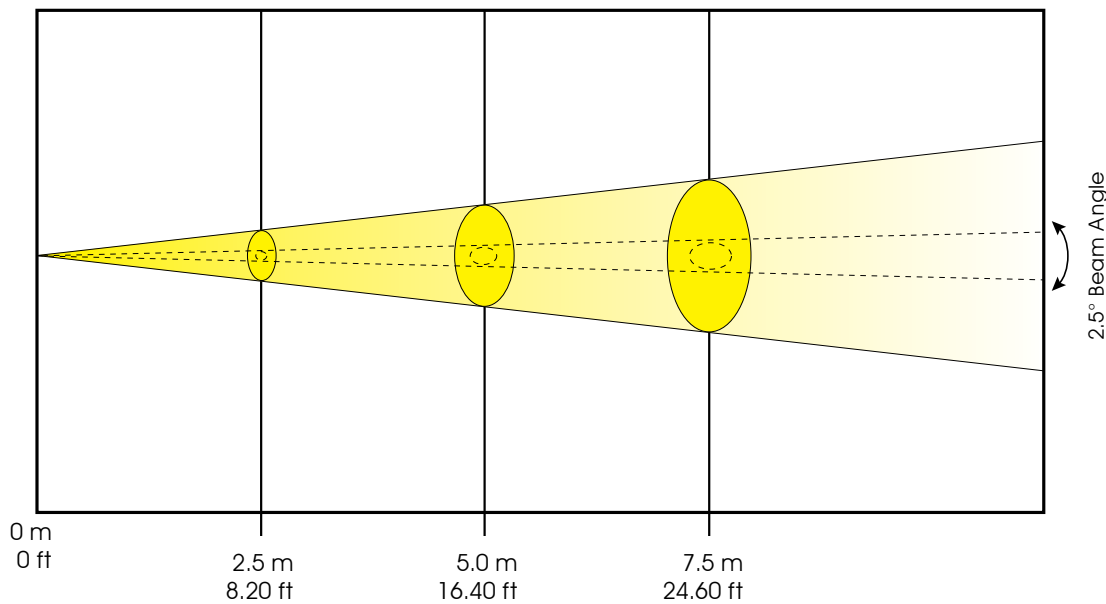

## TECHNICAL SPECIFICATIONS

- **DMX Channels:** 11/13/16  
- 3 x DMX channel modes
- **Control:** 3-pin & 5-pin DMX
- **Dimmer:** Mechanical Dimmer 0-100%
- **Strobe:** Variable speed Shutter / Strobe
- **Pan/Tilt:** 540/630 x 265
- **Power Supply:** 120v-240V 50/60hz
- **Power Consumption:** 350W MAX
- **Lamp:** MSR Platinum 5R Philips
- **Lamp life:** 2,000hr
- **Lux:** 28,360 Lux / 2,634 fc @ 75'
- **Dimensions:** (LxWxH) 14.1" x 13.2" x 18.5 / 358 x 335 x 470 mm
- **Weight:** 34.2 lbs / 15.5 kg

## COLORS / GOBOS

- . 12 Dichroic Colors
- . 8 Rotating Replaceable Rotating / Indexing Gobos
- . Gobo Size 14mm OD / 8mm ID
- . 3 Facet Rotating Prism
- . Frost Filter (Hybrid Effect for Wash)

Colors

Rotating Gobos

## PHOTOMETRICS

### Beam Diameter

2.5° Beam Angle	Ø 0.65 m / Ø 2.13 ft	Ø 0.86 m / Ø 2.82 ft	Ø 1.06 m / Ø 3.50 ft
-----------------	----------------------	----------------------	----------------------