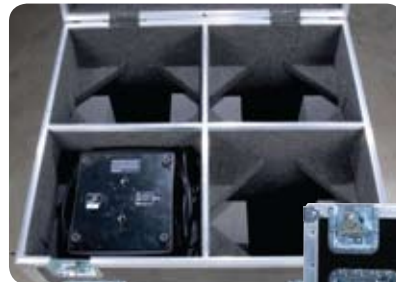

Platinum Beam 5R

Sku# EPB619

DMX TRAITS

13 DMX Channels (Standard Mode):

Channel	Value	Function
1	0 - 255	PAN Movement 8bit
2	0 - 255	PAN Fine 16bit
3	0 - 255	Tilt Movement 8bit
4	0 - 255	Tilt Fine 16bit
5	0 - 255	Color Wheel
6	0 - 255	Rotating Gobos, Continuous Rotation
7	0 - 255	Rotating Gobo Index, Rotating Gobo Rotation
8	0 - 255	3 Facet Rotating Prism / Gobo Macros
9	0 - 255	Shutter / Strobe
10	0 - 255	Dimmer Intensity
11	0 - 255	Frost
12	0 - 255	Speed Pan / Tilt Movement
13	0 - 255	Lamp on/off, reset, internal programs

Product Order Code	Description
Sku# EPB619	Platinum Beam 5R
Accessories Order Code	Description
E-LOADER	Software update
DRC PLAT	Dual road case for Platinum Beam 5R
DRC PLAT	Quad road case for Platinum Beam 5R