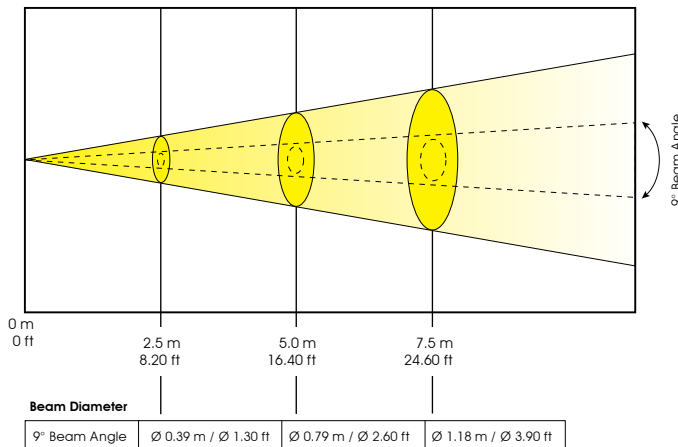

TECHNICAL SPECIFICATIONS

- **DMX Channels:** 3 DMX Modes – 23 / 21 / 34 Channels DMX
- **Control:** 3-pin & 5-pin DMX
- **Dimmer:** Mechanical Dimmer 0-100%
- **Strobe:** Variable speed Shutter / Strobe
- **Iris:** Motorized Iris
- **Pan/Tilt:** 540/630 x 265
- **Power Supply:** 120v-240V 50/60hz
- **Power Consumption:** 350W MAX
- **Lamp:** MSD Platinum 15R Philips
- **Lamp life:** MSD Platinum 15R Philips 1,500hr, 8,000k, CRI 75
- **Lux:** 10,500lux / 975 fc @ 16'
- **Dimensions:** (LxWxH) 16.1" x 16.5" x 21.3" / 409 x 419 x 541 mm
- **Weight:** 48.9 lbs / 22.2 kg

FEATURING THE NEW

PHILIPS

MSD PLATINUM 15R

PHOTOMETRICS

Minimum Beam Angle: 9°

LUX x 0.0929 = FC

7822 FC / 84200 LUX 2044 FC / 22000 LUX 975 FC / 10500 LUX

Maximum Beam Angle: 27°