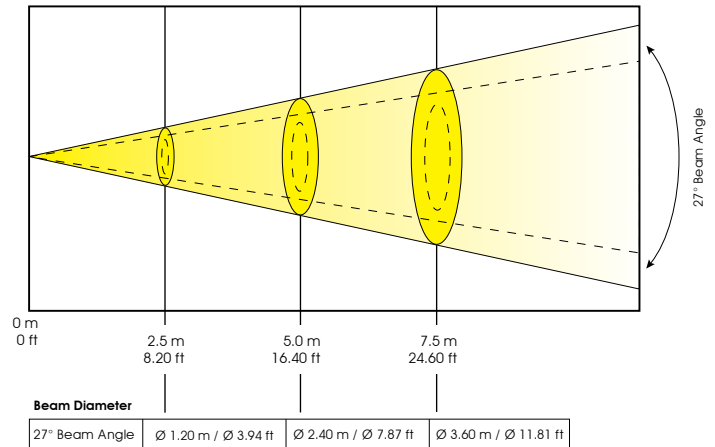

Maximum Beam Angle: 27°

LUX x 0.0929 = FC

948 FC / 10200 LUX   237 FC / 2550 LUX   107 FC / 1150 LUX