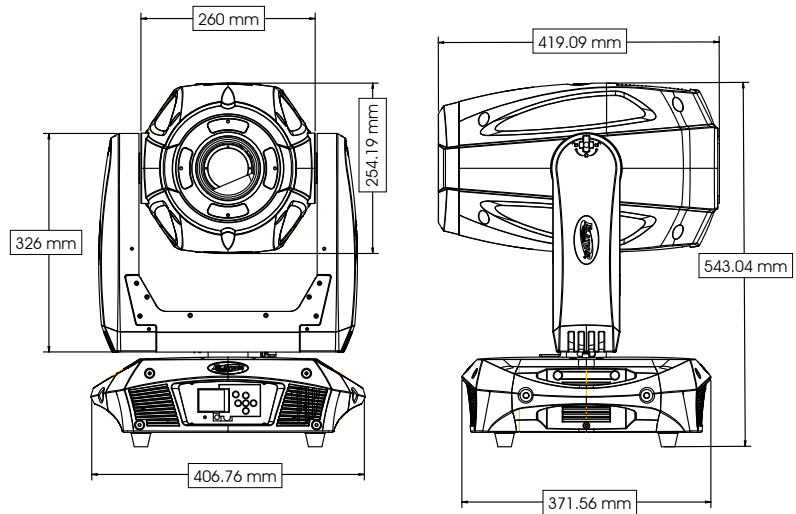

Platinum Spot 15R PRO

Platinum Spot 15R PRO Dimensions (mm)

The Platinum Spot 15R Pro by Elation Professional features the new 300W MSD Platinum 15R lamp. It has comparable output to 700W and 1200W fixtures with the added features of CMY color mixing, Motorized Optical Zoom, Pan / Tilt Lock, Power Con in/out and Elation Wireless DMX receiver built in. This unit is 1/3 the size of a 700W fixture and 1/4 the power consumption. Additional features include superior optics for a flat and even light field and improved output. The Platinum Spot 15R Pro is powered by Phillips MSD Platinum 15R lamp providing up to 1,500 hours estimated lamp life. The Platinum Spot 15R Pro operates from a multi-voltage electronic power supply at 120v-240v 50/60hz. Control data input is via 3 pin and 5 pin DMX data first in and out connections.

FEATURES

- New 300W MSD Platinum 15R Lamp
- Comparable Output To 700W And 1,200W Fixtures
- 1/3 Size Of 700W Fixtures And 1/4 Power Consumption
- CMY Color Mixing System
- Variable Zoom (3 To 1)
- Increased Speed On All Motors
- Superior Optics Flat / Even Light Field And Improved Output
- Hybrid Technology – Spot / Wash
- EWDMXR Built In
- Featuring New Philips MSD Platinum 15R Lamp
- 3 Facet Rotating Prism
- Variable Frost Filter (Hybrid Effect for Wash)
- 9° to 27° Variable Zoom Beam Angle
- Motorized Focus

TECHNICAL SPECIFICATIONS

- **DMX Channels:** 3 DMX Modes – 23 / 21 / 34 Channels DMX
- **Control:** 3-pin & 5-pin DMX
- **Dimmer:** Mechanical Dimmer 0-100%
- **Strobe:** Variable speed Shutter / Strobe
- **Iris:** Motorized Iris
- **Pan/Tilt:** 540/630 x 265
- **Power Supply:** 120v-240V 50/60hz
- **Power Consumption:** 350W MAX
- **Lamp:** MSD Platinum 15R Philips
- **Lamp life:** MSD Platinum 15R Philips 1,500hr, 8,000k, CRI 75
- **Lux:** 10,500lux / 975 fc @ 16'
- **Dimensions:** (LxWxH) 16.1" x 16.5" x 21.3" / 409 x 419 x 541 mm
- **Weight:** 48.9 lbs / 22.2 kg